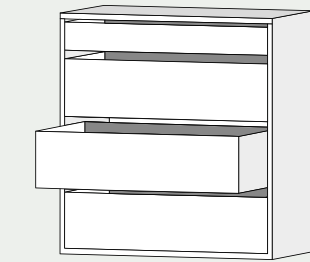

Smart Assembly

PÁG. 32 / 33 / 34

BLOCO C/ 3 GAV. + 1 GAV. PEQ.
WARDROBE STORAGE CABINET W/
3 DRAWERS

REF. 124
COMPATÍVEL COM:
REF. 123 | REF. 126
REF. 128 | REF. 129

BLOCO C/ 3 GAVETAS VIDRO
WARDROBE STORAGE CABINET W/
3 GLASS DRAWERS

REF. 125
COMPATÍVEL COM:
REF. 123 | REF. 126
REF. 128 | REF. 129