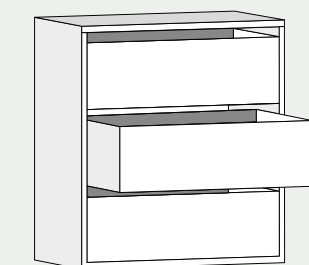

BLOCO C/ 2 GAVETAS
WARDROBE STORAGE CABINET W/
2 DRAWERS

REF. 144
COMPATÍVEL COM:
REF. 140 | REF. 142
REF. 143 | REF. 130

BLOCO C/ 3 GAVETAS
WARDROBE STORAGE CABINET W/
3 DRAWERS

REF. 141
COMPATÍVEL COM:
REF. 140 | REF. 142
REF. 143 | REF. 130