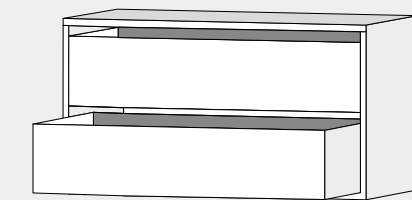

LINHA PREMIUM

PÁG. 35 / 36