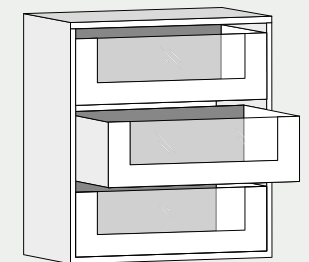

LINHA PREMIUM

CEREJEIRA / BRANCO • CHERRY / WHITE

ROUPEIRO C/ 3 PORTAS + 3 GAVETAS*
WARDROBE W/ 3 DOORS + 3 DRAWERS*
REF. 138 L1500 x P600 x A1900

SUPLEMENTO C/ 3 PORTAS
WARDROBE UPPER CABINET W/ 3 DOORS
REF. 139 L1500 x P600 x A600

CARVALHO • OAK

ROUPEIRO C/ 2 PORTAS ABRIR*
WARDROBE W/ 2 DOORS*
REF. 142 L1000 x P600 x A1900

ROUPEIRO C/ 4 PORTAS ABRIR*
WARDROBE W/ 4 DOORS*
REF. 143 L2000 x P600 x A1900

BLOCO C/ 2 GAVETAS
WARDROBE STORAGE CABINET W/ 2 DRAWERS
REF. 144 L770 x P490 x A475

SUPLEMENTO C/ 2 PORTAS
WARDROBE UPPER CABINET W/ 2 DOORS
REF. 145 L1000 x P600 x A600

SUPLEMENTO C/ 4 PORTAS
WARDROBE UPPER CABINET W/ 4 DOORS
REF. 146 L2000 x P600 x A600

WENGUÉ • WENGE

ROUPEIRO C/ 3 PORTAS ABRIR*
WARDROBE W/ 3 DOORS*
REF. 151 L1800 x P600 x A1940

SUPLEMENTO C/ 3 GAVETAS
WARDROBE UPPER CABINET W/ 3 DOORS
REF. 152 L1800 x P600 x A600

*Interior à cor
*Color interior

LINHA EASY

CEREJEIRA • CHERRY

ROUPEIRO C/ 2 PORTAS*
WARDROBE W/ 2 DOORS*
REF. 148 L900 x P566 x A1800

SUPLEMENTO / WARDROBE UPPER CABINET
REF. 149 L900 x P566 x A600

CEREJEIRA • CHERRY

ROUPEIRO C/ 2 PORTAS + 2 GAVETAS*
WARDROBE W/ 2 DOORS + DRAWERS*
REF. 150 L900 x P566 x A1800

SUPLEMENTO / WARDROBE UPPER CABINET
REF. 149 L900 x P566 x A600

RÚSTICO CLARO • LIGHT RUSTIC

ROUPEIRO C/ 2 PORTAS CORRER*
WARDROBE W/ 2 SLIDING DOORS*
REF. 132 L1354 x P550 x A1800

SUPLEMENTO
WARDROBE UPPER CABINET W/ 2 SLIDING DOORS
REF. 133 L1354 x P550 x A600

BLOCO GAVETAS
WARDROBE STORAGE CABINET W/ 2 DRAWERS
REF. 134 L650 x P450 x A420

CEREJEIRA • CHERRY

ROUPEIRO C/ PORTA ABRIR*
WARDROBE W/ 1 DOOR*
REF. 147 L450 x P566 x A1800

CEREJEIRA • CHERRY

ROUPEIRO C/ 3 PORTAS ABRIR*
WARDROBE W/ 3 DOORS*
REF. 153 L1354 x P566 x A1800

SUPLEMENTO
WARDROBE UPPER CABINET W/ 3 DOORS
REF. 154 L1354 x P566 x A600

*Interior em branco
*White interior

Complemente o seu roupeiro com: